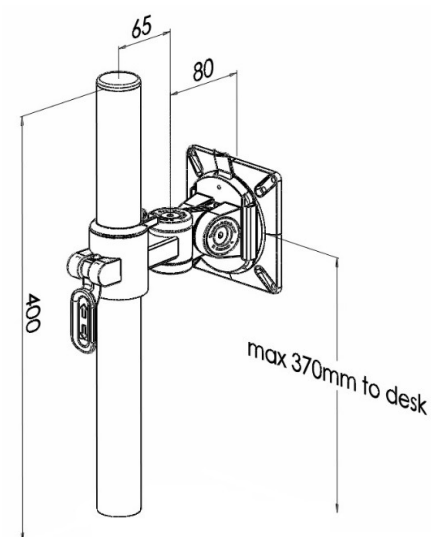

XSTREAM single monitor knuckle with post suitable for bespoke fittings

Product Specification

Product code	XSTREAMPMCOMB06S - silver
Weight capacity	10kg
VESA	75mm & 100mm VESA compliant
Maximum Screen Size	30"
Movement	Height adjustment, tilt, swivel, rotation
Height adjustment	Max height adjustment 370mm from desk top
Fixings	Supplied with post suitable for bespoke fixings

Additional Information

Single monitor knuckle with manual height adjustment

Additional +/- 70mm available with ratchet mechanism

Lockable quick release VESA function

Ideal for reception or POS areas

Silver – XSTREAMPMCOMB06S - RAL code 9006